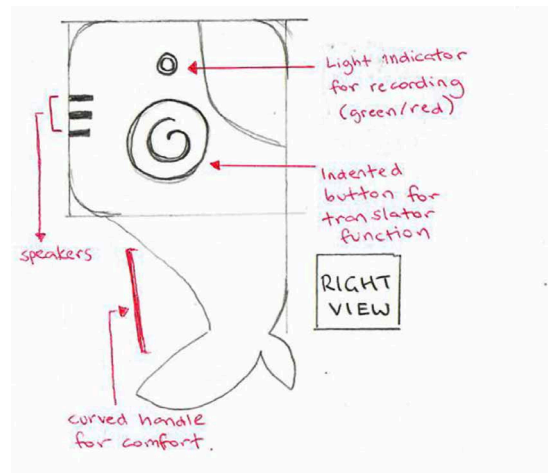

A crossover of the words 'Babel and whale' with a smidgen of a reference to babble: Bwhable is the new live translator available for anyone, anytime.

It is simple to operate with a quick click of a button to listen to the words being spoken, before it is translated online and spoken to you in audio form. Bwhable gives you a choice to use it as a group through a speaker or with more privacy through headphone jacks.

A light indicates to the user the status of Bwhable, making it easy to check if the device is working correctly. A green light turns on to indicate Bwhable has switched on, and when the main button to record is pressed it turns red to indicate that it is recording as intended.

The curve of the device and its size make it comfortable to hold and operate with one hand. The aesthetics appeal to a young demographic, targeting prospective student travellers.