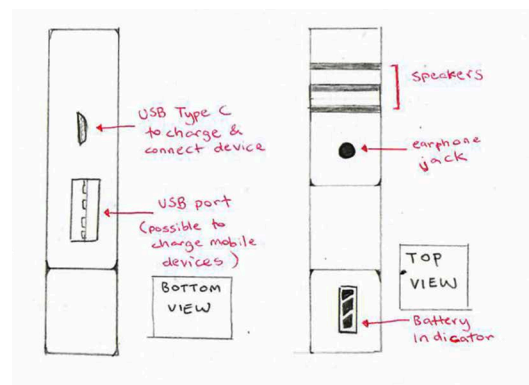

A crossover of the words 'Babel and whale' with a smidgen of a reference to babble: Bwhable is the new live translator available for anyone, anytime.

It is simple to operate with a quick click of a button to listen to the words being spoken, before it is translated online and spoken to you in audio form. Bwhable gives you a choice to use it as a group through a speaker or with more privacy through headphone jacks.

A light indicates to the user the status of Bwhable, making it easy to check if the device is working correctly. A green light turns on to indicate Bwhable has switched on, and when the main button to record is pressed it turns red to indicate that it is recording as intended.

The curve of the device and its size make it comfortable to hold and operate with one hand. The aesthetics appeal to a young demographic, targeting prospective student travellers.