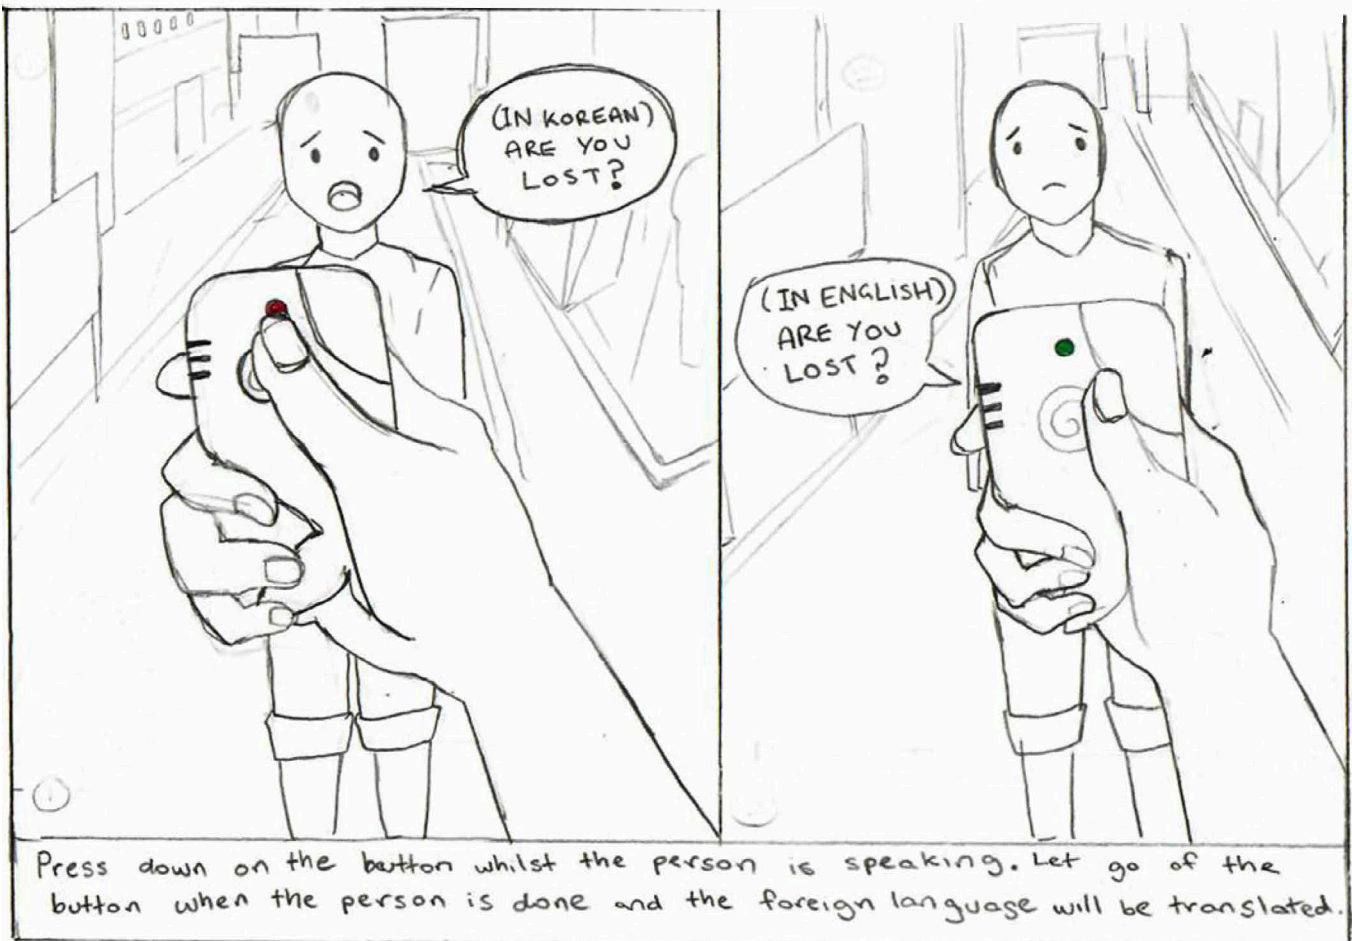

A crossover of the words 'Babel and whale' with a smidgen of a reference to babble: Bwhable is the new live translator available for anyone, anytime.

It is simple to operate with a quick click of a button to listen to the words being spoken, before it is translated online and spoken to you in audio form. Bwhable gives you a choice to use it as a group through a speaker or with more privacy through headphone jacks.

A light indicates to the user the status of Bwhable, making it easy to check if the device is working correctly. A green light turns on to indicate Bwhable has switched on, and when the main button to record is pressed it turns red to indicate that it is recording as intended.

The curve of the device and its size make it comfortable to hold and operate with one hand. The aesthetics appeal to a young demographic, targeting prospective student travellers.